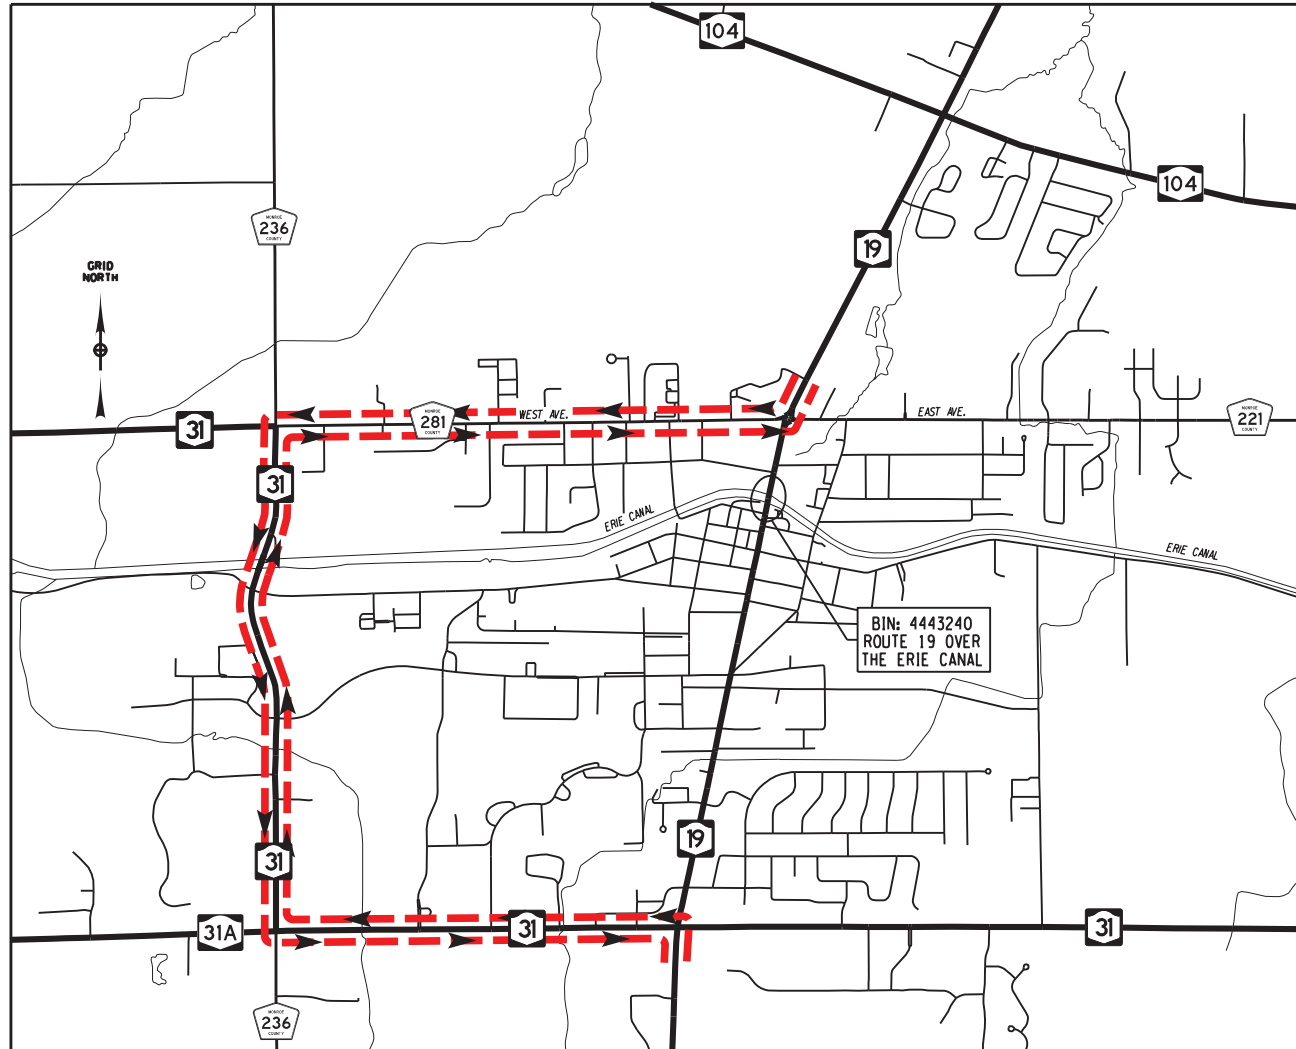

DRAFT

ROUTE 19 - BROCKPORT
PROPOSED DETOUR ROUTE